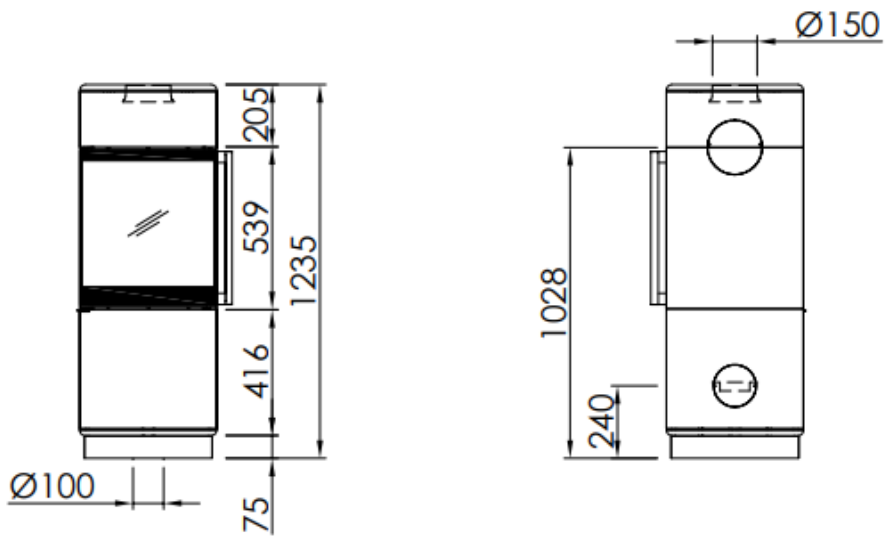

HUIS & HAARD

haarden & kachels

Passo XS style			
	RLA + RLU	2019/02	

 ~1:20