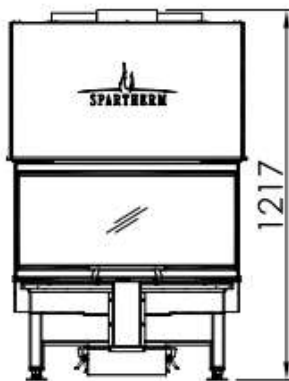

HUIS & HAARD

haarden & kachels

Varia-AS-3RLh-4S + WLM		2017/10 /19	 SPARTHERM [®] <small>The Fire Company</small>
LINEAR 4S			

 ~1:20