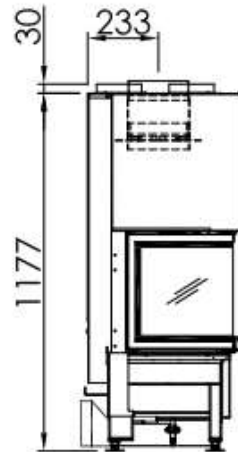

HUIS & HAARD

haarden & kachels

Varia-AS-3RLh-4S + WLM		2017/10 /19	 SPARTHERM [®] <small>The Fire Company</small>
LINEAR 4S			

 ~1:20