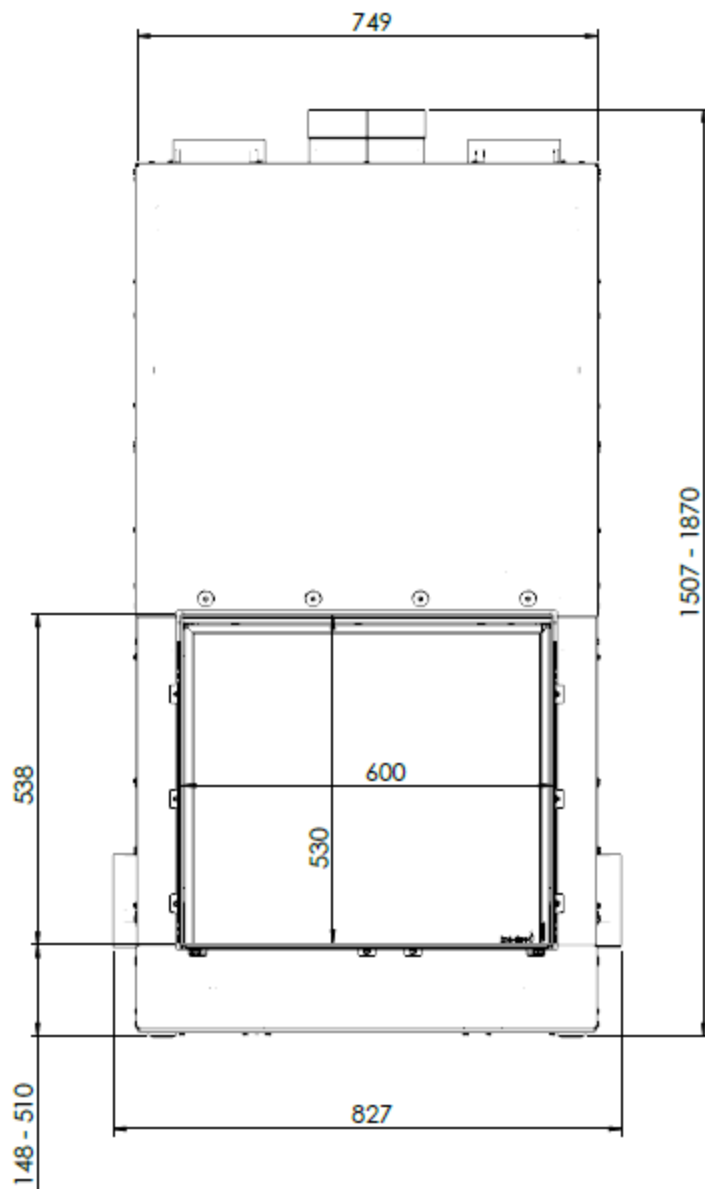

HUIS & HAARD

haarden & kachels

KALFIRE

FIREPLACES

W60-51F

All dimensions in mm. Modifications under reserve.

8-8-2016 sheet 1 / 5

© All rights reserved. This drawing is sole property of Kal-fire. No part of this drawing may be reproduced, or published, in any form or in any way without prior written permission from Kal-fire.

All dimensions in mm. Modifications under reserve.

8-8-2016 sheet 2 / 5

© All rights reserved. This drawing is sole property of Kal-fire. No part of this drawing may be reproduced, or published, in any form or in any way without prior written permission from Kal-fire.

All dimensions in mm. Modifications under reserve.

8-8-2016 sheet 3 / 5

© All rights reserved. This drawing is sole property of Kal-fire. No part of this drawing may be reproduced, or published, in any form or in any way without prior written permission from Kal-fire.