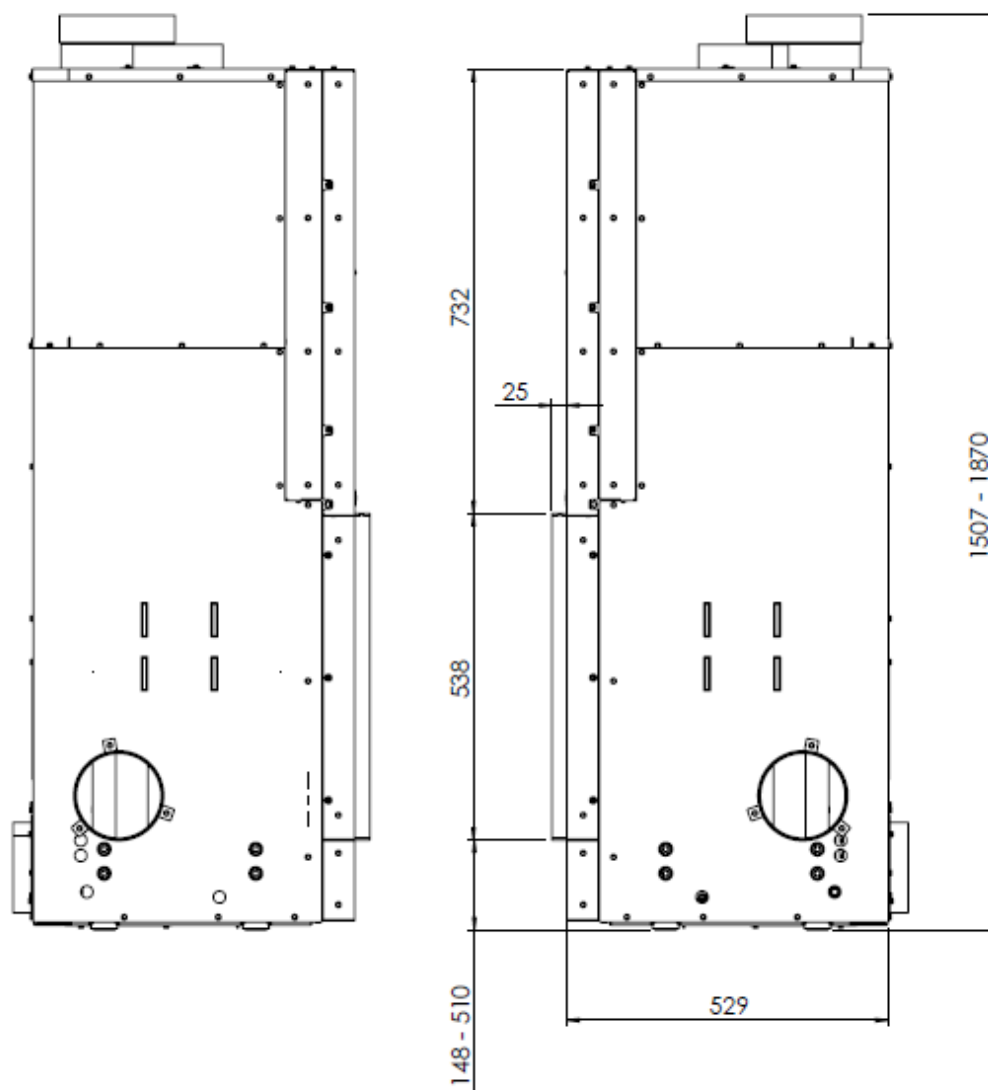

HUIS & HAARD

haarden & kachels

KALFIRE

FIREPLACES

W60-51F

All dimensions in mm. Modifications under reserve.

8-8-2016 sheet 1 / 5

© All rights reserved. This drawing is sole property of Kal-fire. No part of this drawing may be reproduced, or published, in any form or in any way without prior written permission from Kal-fire.

All dimensions in mm. Modifications under reserve.

8-8-2016 sheet 2 / 5

© All rights reserved. This drawing is sole property of Kal-fire. No part of this drawing may be reproduced, or published, in any form or in any way without prior written permission from Kal-fire.

All dimensions in mm. Modifications under reserve.

8-8-2016 sheet 3 / 5

© All rights reserved. This drawing is sole property of Kal-fire. No part of this drawing may be reproduced, or published, in any form or in any way without prior written permission from Kal-fire.