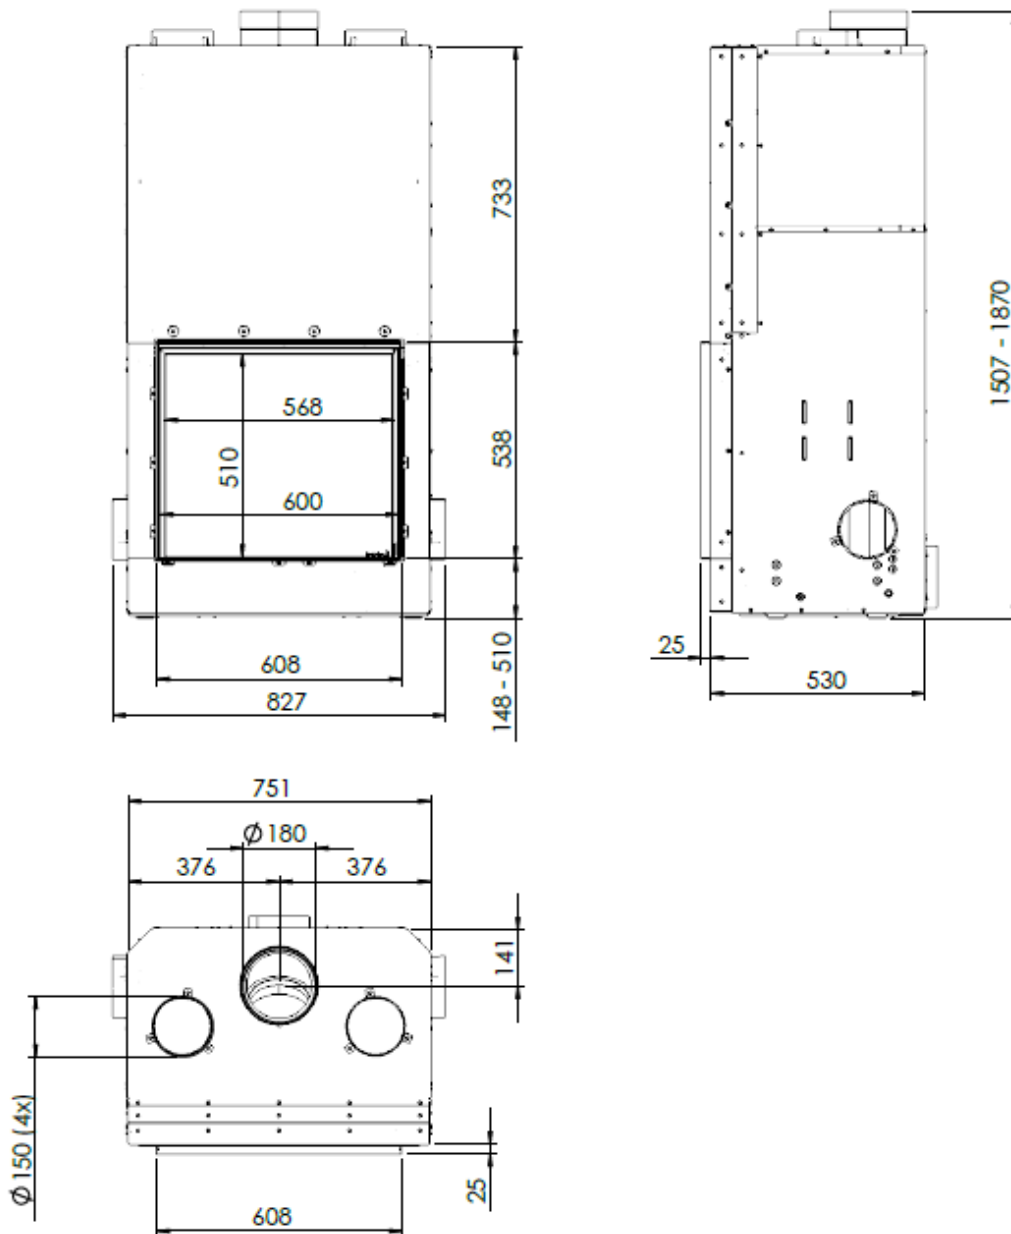

HUIS & HAARD

haarden & kachels

KALFIRE

FIREPLACES

W60-51F

All dimensions in mm. Modifications under reserve.

8-8-2016 sheet 1 / 5

© All rights reserved. This drawing is sole property of Kal-fire. No part of this drawing may be reproduced, or published, in any form or in any way without prior written permission from Kal-fire.

All dimensions in mm. Modifications under reserve.

8-8-2016 sheet 2 / 5

© All rights reserved. This drawing is sole property of Kal-fire. No part of this drawing may be reproduced, or published, in any form or in any way without prior written permission from Kal-fire.

All dimensions in mm. Modifications under reserve.

8-8-2016 sheet 3 / 5

© All rights reserved. This drawing is sole property of Kal-fire. No part of this drawing may be reproduced, or published, in any form or in any way without prior written permission from Kal-fire.