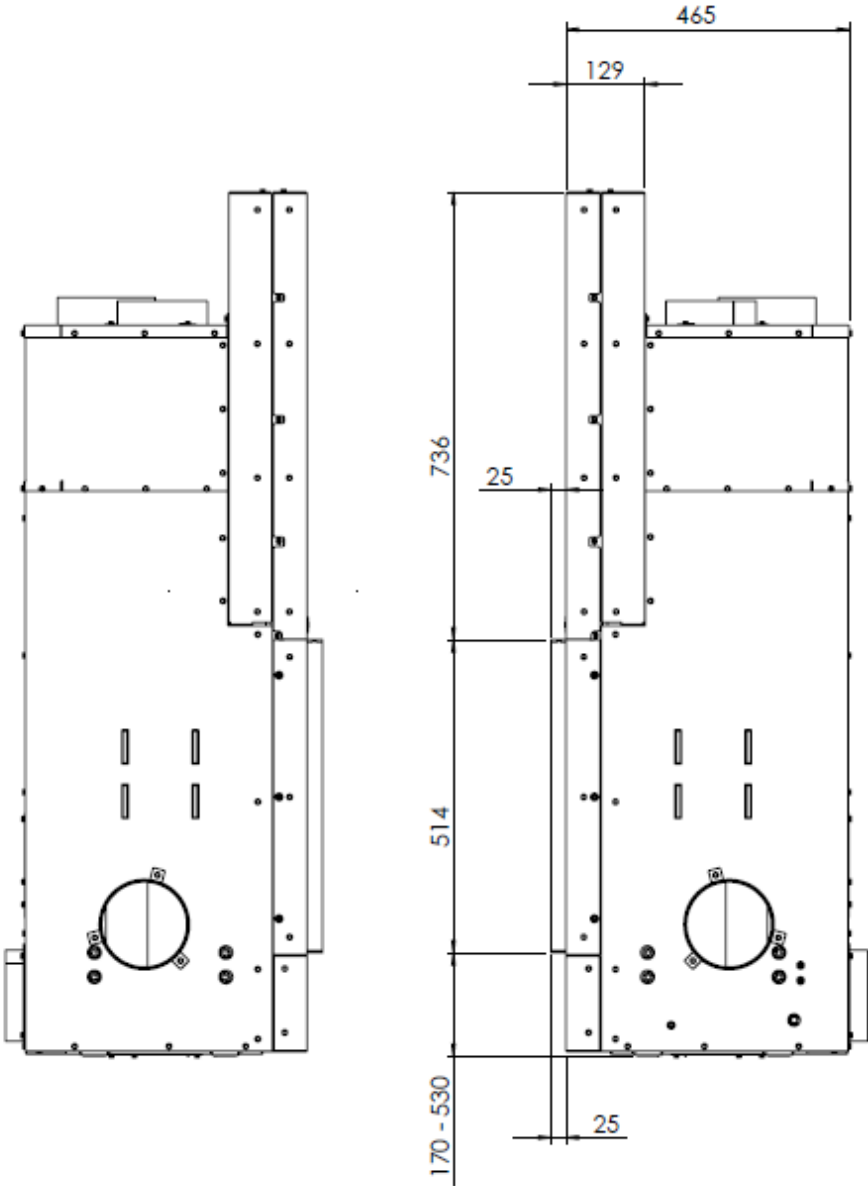

HUIS & HAARD

haarden & kachels

KALFIRE
FIREPLACES

W45-48F

All dimensions in mm. Modifications under reserve.

8-8-2016 sheet 1 / 5

© All rights reserved. This drawing is sole property of Kal-fire. No part of this drawing may be reproduced, or published, in any form or in any way without prior written permission from Kal-fire.

All dimensions in mm. Modifications under reserve.

8-8-2016 sheet 2 / 5

© All rights reserved. This drawing is sole property of Kal-fire. No part of this drawing may be reproduced, or published, in any form or in any way without prior written permission from Kal-fire.

All dimensions in mm. Modifications under reserve.

8-8-2016 sheet 3 / 5

© All rights reserved. This drawing is sole property of Kal-fire. No part of this drawing may be reproduced, or published, in any form or in any way without prior written permission from Kal-fire.