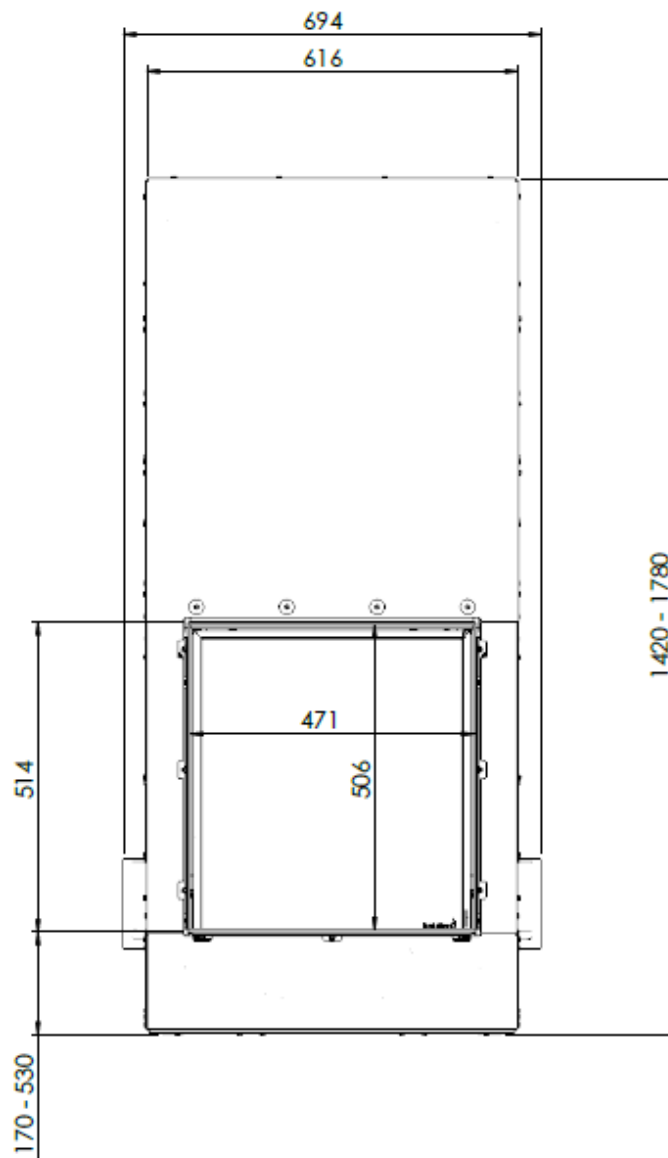

HUIS & HAARD

haarden & kachels

KALFIRE
FIREPLACES

W45-48F

All dimensions in mm. Modifications under reserve.

8-8-2016 sheet 1 / 5

© All rights reserved. This drawing is sole property of Kal-fire. No part of this drawing may be reproduced, or published, in any form or in any way without prior written permission from Kal-fire.

All dimensions in mm. Modifications under reserve.

8-8-2016 sheet 2 / 5

© All rights reserved. This drawing is sole property of Kal-fire. No part of this drawing may be reproduced, or published, in any form or in any way without prior written permission from Kal-fire.

All dimensions in mm. Modifications under reserve.

8-8-2016 sheet 3 / 5

© All rights reserved. This drawing is sole property of Kal-fire. No part of this drawing may be reproduced, or published, in any form or in any way without prior written permission from Kal-fire.

All dimensions in mm. Modifications under reserve.

8-8-2016 sheet 5 / 5

© All rights reserved. This drawing is sole property of Kal-fire. No part of this drawing may be reproduced, or published, in any form or in any way without prior written permission from Kal-fire.