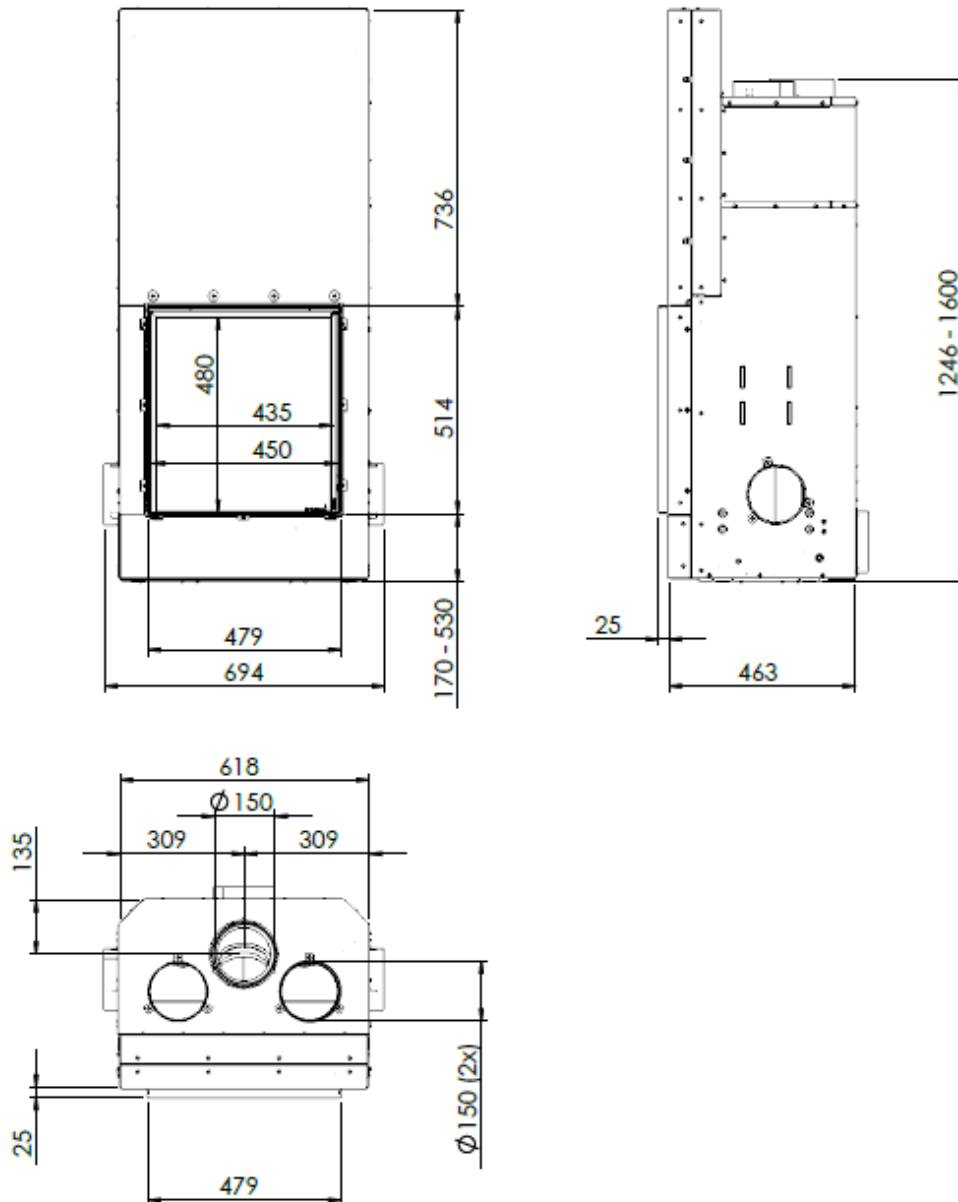

HUIS & HAARD

haarden & kachels

KALFIRE
FIREPLACES

W45-48F

All dimensions in mm. Modifications under reserve.

8-8-2016 sheet 1 / 5

© All rights reserved. This drawing is sole property of Kal-fire. No part of this drawing may be reproduced, or published, in any form or in any way without prior written permission from Kal-fire.

All dimensions in mm. Modifications under reserve.

8-8-2016 sheet 2 / 5

© All rights reserved. This drawing is sole property of Kal-fire. No part of this drawing may be reproduced, or published, in any form or in any way without prior written permission from Kal-fire.

All dimensions in mm. Modifications under reserve.

8-8-2016 sheet 3 / 5

© All rights reserved. This drawing is sole property of Kal-fire. No part of this drawing may be reproduced, or published, in any form or in any way without prior written permission from Kal-fire.

All dimensions in mm. Modifications under reserve.

8-8-2016 sheet 5 / 5

© All rights reserved. This drawing is sole property of Kal-fire. No part of this drawing may be reproduced, or published, in any form or in any way without prior written permission from Kal-fire.