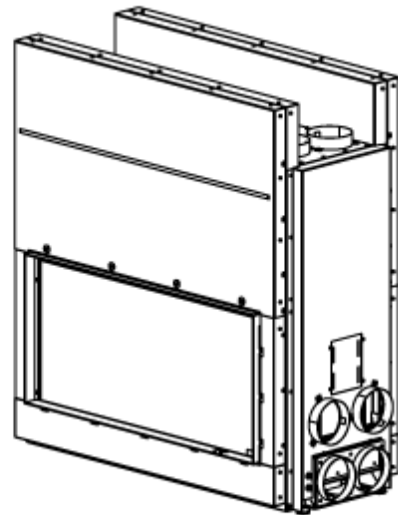

HUIS & HAARD

haarden & kachels

KALFIRE

FIREPLACES

W105-47T

All dimensions in mm. Modifications under reserve.

9-8-2016 sheet 1 / 4

© All rights reserved. This drawing is sole property of Kal-fire. No part of this drawing may be reproduced, or published, in any form or in any way without prior written permission from Kal-fire.