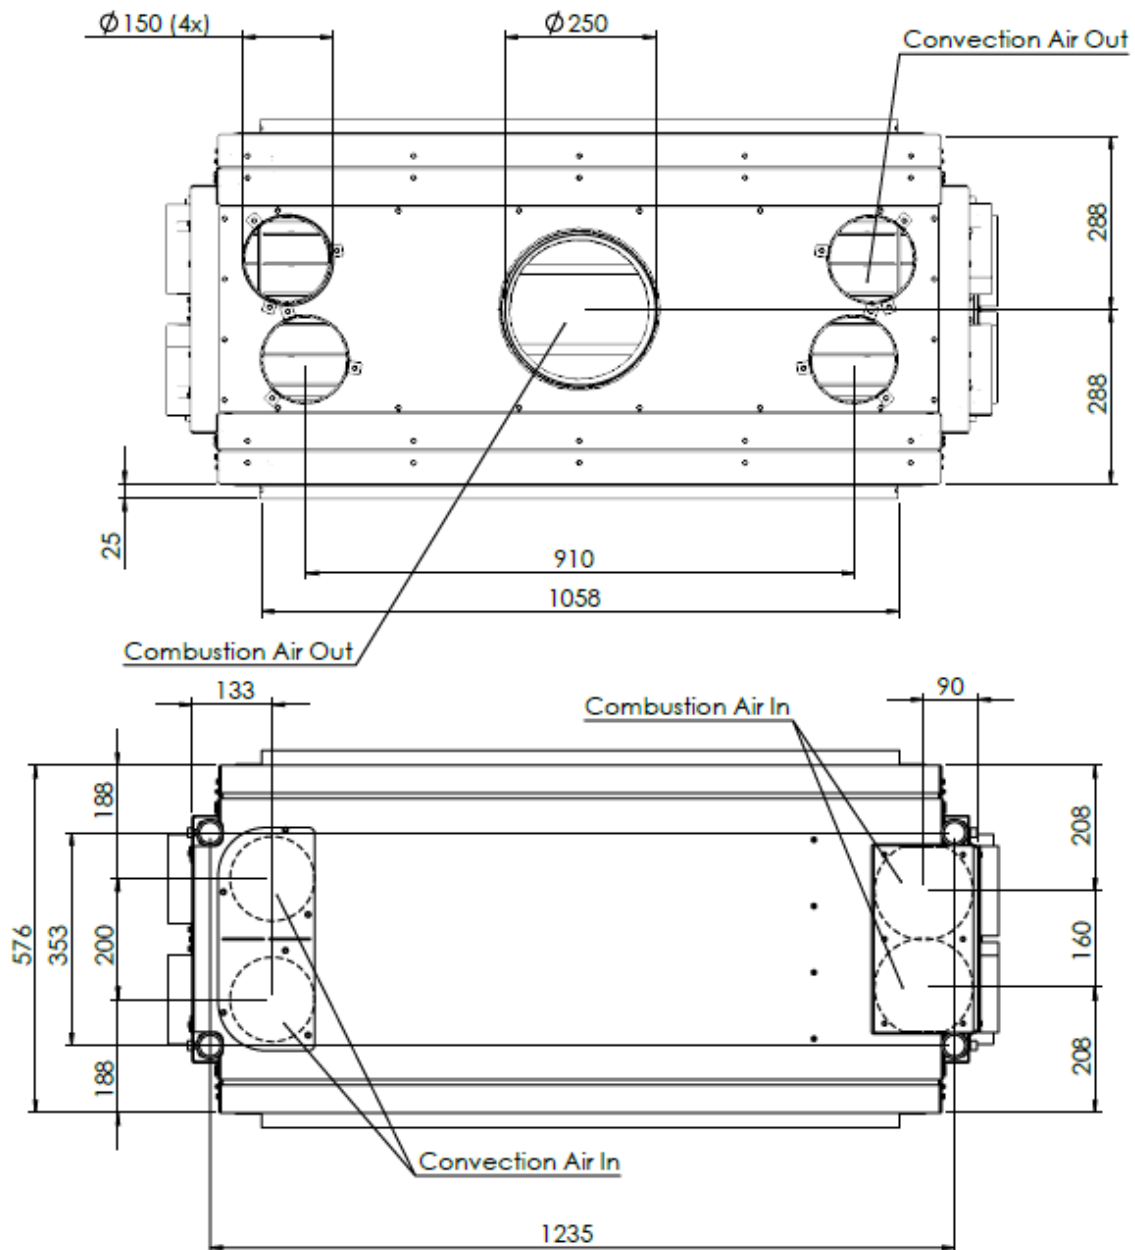

HUIS & HAARD

haarden & kachels

KALFIRE

FIREPLACES

W105-47T

All dimensions in mm. Modifications under reserve.

9-8-2016 sheet 1 / 4

© All rights reserved. This drawing is sole property of Kal-fire. No part of this drawing may be reproduced, or published, in any form or in any way without prior written permission from Kal-fire.

All dimensions in mm. Modifications under reserve.

9-8-2016 sheet 2 / 4

© All rights reserved. This drawing is sole property of Kal-fire. No part of this drawing may be reproduced, or published, in any form or in any way without prior written permission from Kal-fire.

All dimensions in mm. Modifications under reserve.

9-8-2016 sheet 3 / 4

© All rights reserved. This drawing is sole property of Kal-fire. No part of this drawing may be reproduced, or published, in any form or in any way without prior written permission from Kal-fire.