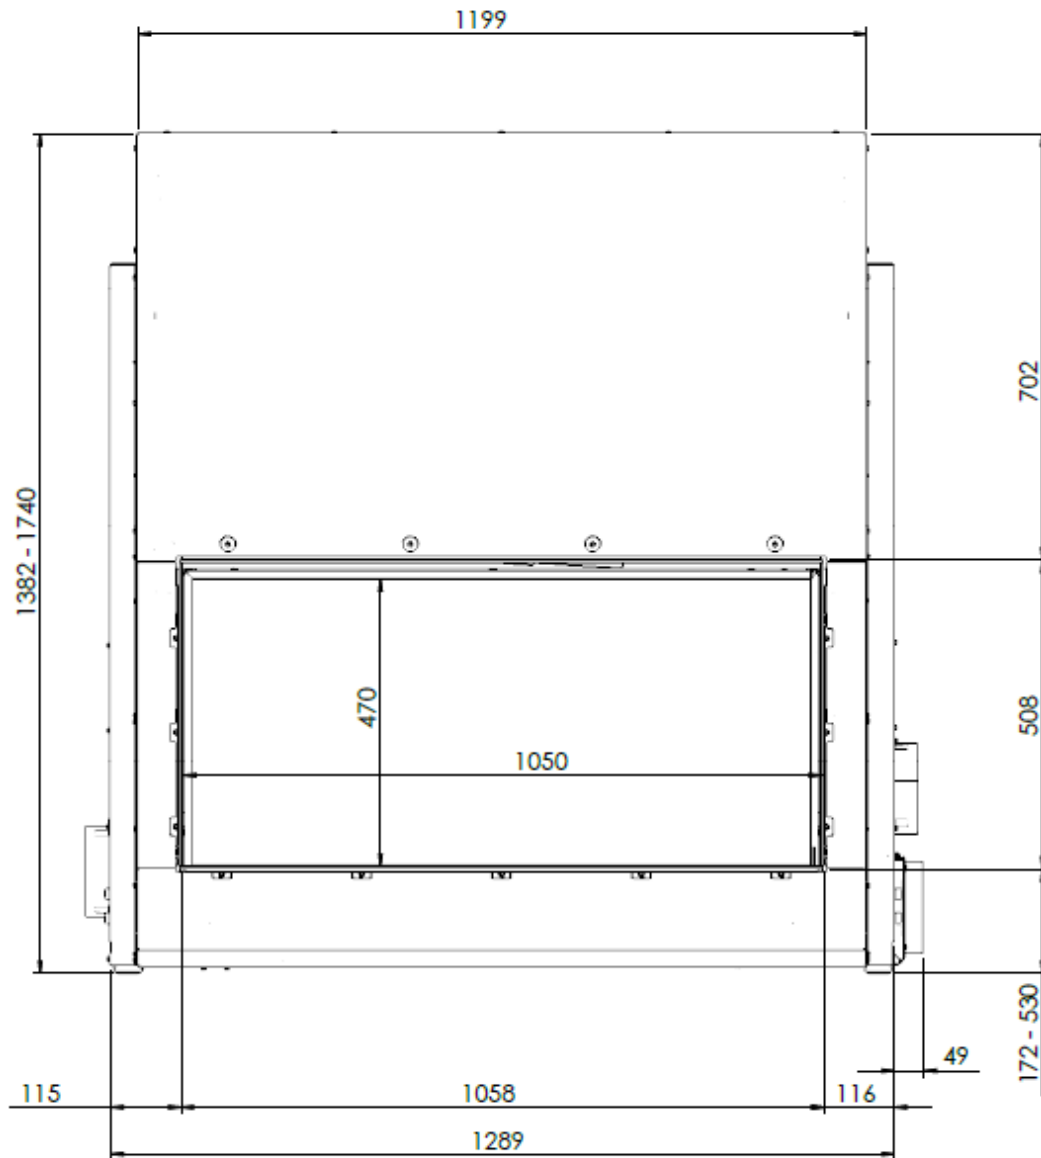

HUIS & HAARD

haarden & kachels

KALFIRE

FIREPLACES

W105-47T

All dimensions in mm. Modifications under reserve.

9-8-2016 sheet 1 / 4

© All rights reserved. This drawing is sole property of Kal-fire. No part of this drawing may be reproduced, or published, in any form or in any way without prior written permission from Kal-fire.

All dimensions in mm. Modifications under reserve.

9-8-2016 sheet 2 / 4

© All rights reserved. This drawing is sole property of Kal-fire. No part of this drawing may be reproduced, or published, in any form or in any way without prior written permission from Kal-fire.