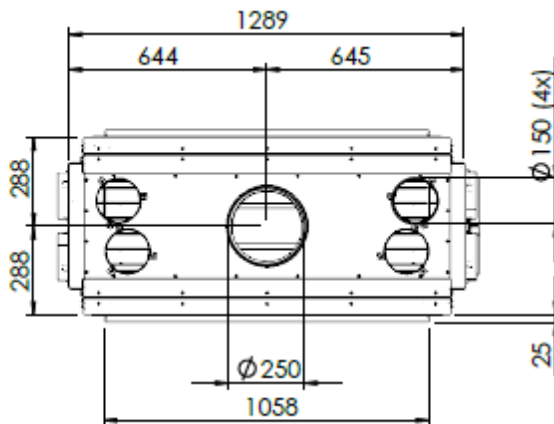

HUIS & HAARD

haarden & kachels

KALFIRE

FIREPLACES

W105-47T

All dimensions in mm. Modifications under reserve.

9-8-2016 sheet 1 / 4

© All rights reserved. This drawing is sole property of Kal-fire. No part of this drawing may be reproduced, or published, in any form or in any way without prior written permission from Kal-fire.

All dimensions in mm. Modifications under reserve.

9-8-2016 sheet 2 / 4

© All rights reserved. This drawing is sole property of Kal-fire. No part of this drawing may be reproduced, or published, in any form or in any way without prior written permission from Kal-fire.

All dimensions in mm. Modifications under reserve.

9-8-2016 sheet 3 / 4

© All rights reserved. This drawing is sole property of Kal-fire. No part of this drawing may be reproduced, or published, in any form or in any way without prior written permission from Kal-fire.