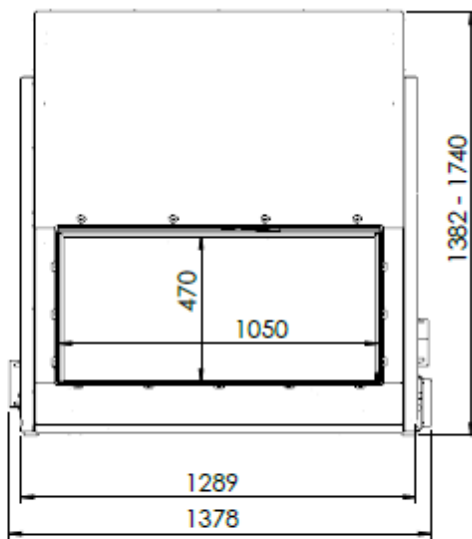

HUIS & HAARD

haarden & kachels

KALFIRE

FIREPLACES

W105-47T

All dimensions in mm. Modifications under reserve.

9-8-2016 sheet 1 / 4

© All rights reserved. This drawing is sole property of Kal-fire. No part of this drawing may be reproduced, or published, in any form or in any way without prior written permission from Kal-fire.

All dimensions in mm. Modifications under reserve.

9-8-2016 sheet 2 / 4

© All rights reserved. This drawing is sole property of Kal-fire. No part of this drawing may be reproduced, or published, in any form or in any way without prior written permission from Kal-fire.

All dimensions in mm. Modifications under reserve.

9-8-2016 sheet 3 / 4

© All rights reserved. This drawing is sole property of Kal-fire. No part of this drawing may be reproduced, or published, in any form or in any way without prior written permission from Kal-fire.

All dimensions in mm. Modifications under reserve.

9-8-2016 sheet 4 / 4

© All rights reserved. This drawing is sole property of Kal-fire. No part of this drawing may be reproduced, or published, in any form or in any way without prior written permission from Kal-fire.