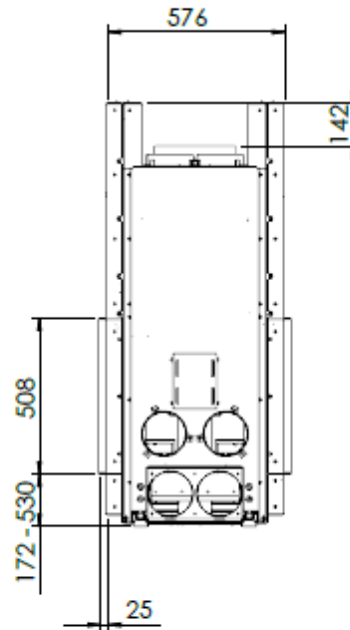

HUIS & HAARD

haarden & kachels

KALFIRE

FIREPLACES

W105-47T

All dimensions in mm. Modifications under reserve.

9-8-2016 sheet 1 / 4

© All rights reserved. This drawing is sole property of Kal-fire. No part of this drawing may be reproduced, or published, in any form or in any way without prior written permission from Kal-fire.

All dimensions in mm. Modifications under reserve.

9-8-2016 sheet 2 / 4

© All rights reserved. This drawing is sole property of Kal-fire. No part of this drawing may be reproduced, or published, in any form or in any way without prior written permission from Kal-fire.

All dimensions in mm. Modifications under reserve.

9-8-2016 sheet 3 / 4

© All rights reserved. This drawing is sole property of Kal-fire. No part of this drawing may be reproduced, or published, in any form or in any way without prior written permission from Kal-fire.

All dimensions in mm. Modifications under reserve.

9-8-2016 sheet 4 / 4

© All rights reserved. This drawing is sole property of Kal-fire. No part of this drawing may be reproduced, or published, in any form or in any way without prior written permission from Kal-fire.