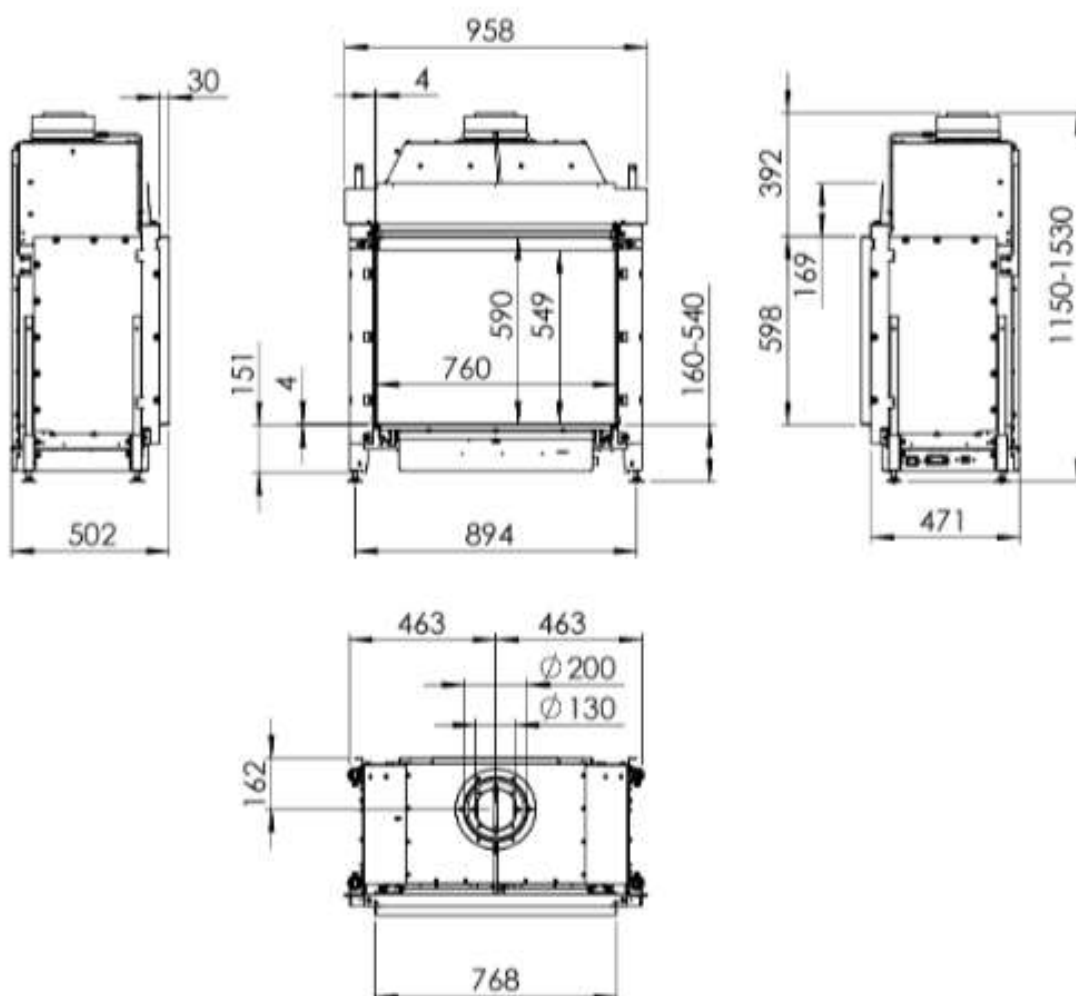

KALFIRE
FIREPLACES

Gi 075F

Kalfire	
4mm mounting trim A(mm)	768
8 mm mounting trim A(mm)	776

KALFIRE

FIREPLACES

Gi 075F

KALFIRE

FIREPLACES

Gi 075F

KALFIRE

FIREPLACES

Gi 075F
Mounting trim 3cm (4mm)

KALFIRE

FIREPLACES

Gi 075F
Mounting trim 7cm (8mm)

KALFIRE

FIREPLACES

Gi 075F
Mounting trim 10cm (8mm)