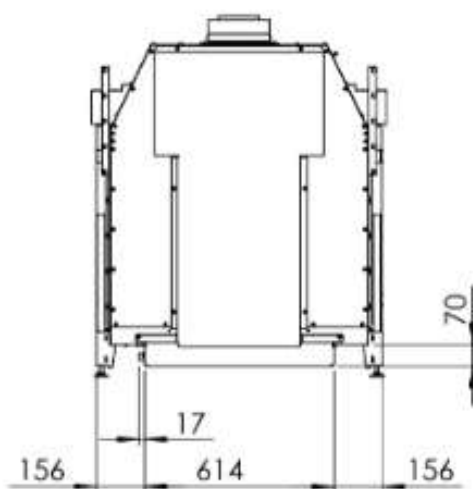

KALFIRE
FIREPLACES

Gi 075F

Kalfire	
4mm mounting trim A(mm)	768
8 mm mounting trim A(mm)	776

KALFIRE

FIREPLACES

Gi 075F

KALFIRE

FIREPLACES

Gi 075F

KALFIRE

FIREPLACES

Gi 075F
Mounting trim 3cm (4mm)

KALFIRE

FIREPLACES

Gi 075F
Mounting trim 7cm (8mm)

KALFIRE

FIREPLACES

Gi 075F
Mounting trim 10cm (8mm)