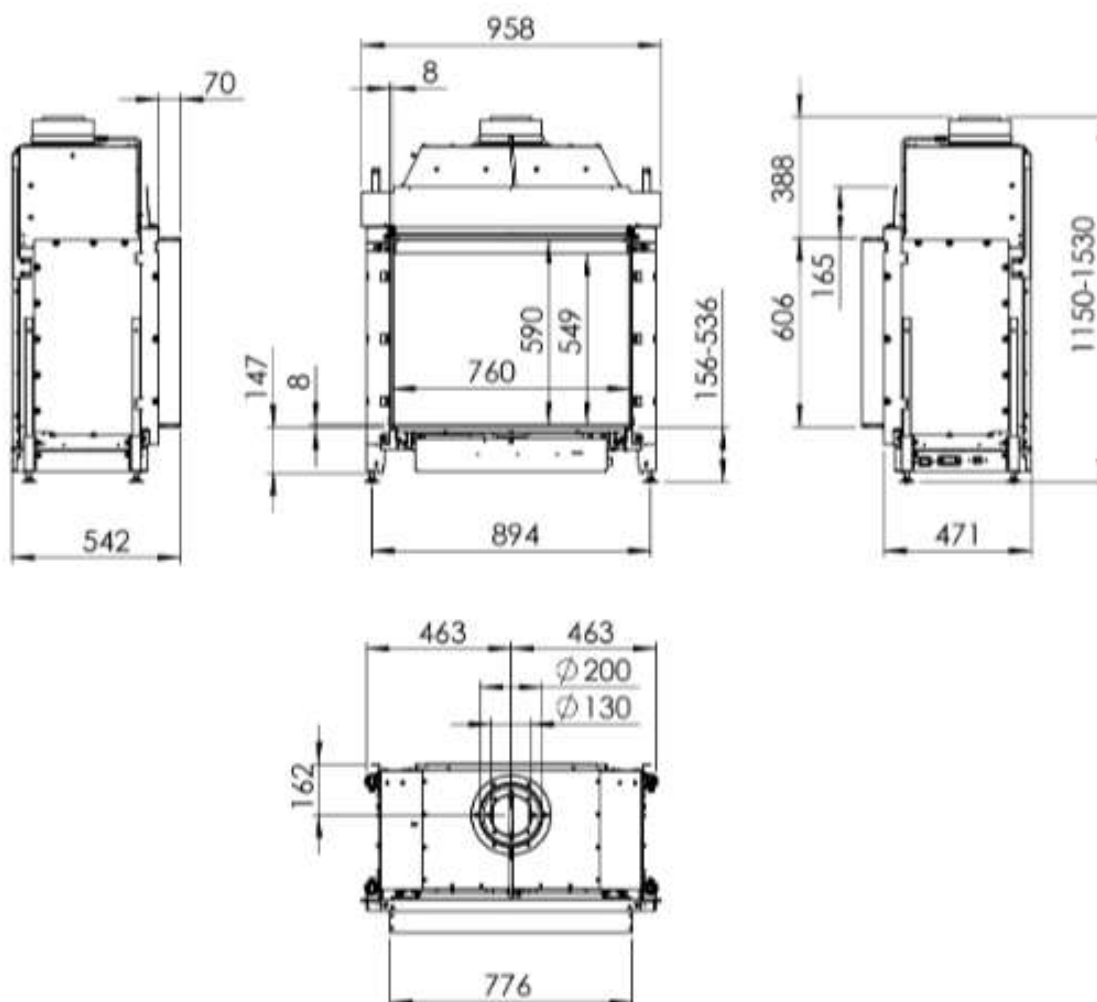

KALFIRE
FIREPLACES

Gi 075F

Kalfire	
4mm mounting trim A(mm)	768
8 mm mounting trim A(mm)	776

KALFIRE

FIREPLACES

Gi 075F

KALFIRE

FIREPLACES

Gi 075F

KALFIRE

FIREPLACES

Gi 075F
Mounting trim 3cm (4mm)

KALFIRE

FIREPLACES

Gi 075F
Mounting trim 7cm (8mm)

KALFIRE

FIREPLACES

Gi 075F
Mounting trim 10cm (8mm)