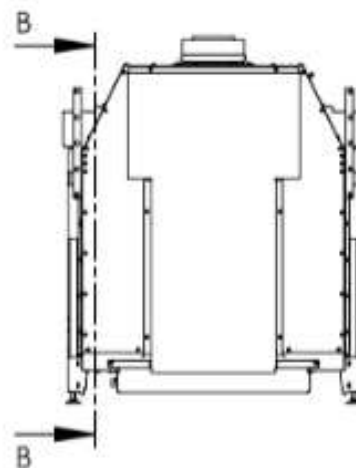

KALFIRE
FIREPLACES

Gi 075F

Kalfire	
4mm mounting trim A(mm)	768
8 mm mounting trim A(mm)	776

KALFIRE

FIREPLACES

Gi 075F

KALFIRE

FIREPLACES

Gi 075F

KALFIRE

FIREPLACES

Gi 075F
Mounting trim 3cm (4mm)

KALFIRE

FIREPLACES

Gi 075F
Mounting trim 7cm (8mm)

KALFIRE

FIREPLACES

Gi 075F
Mounting trim 10cm (8mm)