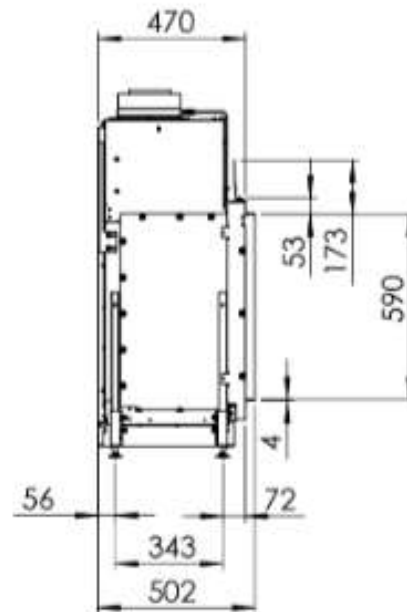

KALFIRE
FIREPLACES

Gi 075F

Kalfire	
4mm mounting trim A(mm)	768
8 mm mounting trim A(mm)	776

KALFIRE

FIREPLACES

Gi 075F

KALFIRE

FIREPLACES

Gi 075F

KALFIRE

FIREPLACES

Gi 075F
Mounting trim 3cm (4mm)

KALFIRE

FIREPLACES

Gi 075F
Mounting trim 7cm (8mm)

KALFIRE

FIREPLACES

Gi 075F
Mounting trim 10cm (8mm)