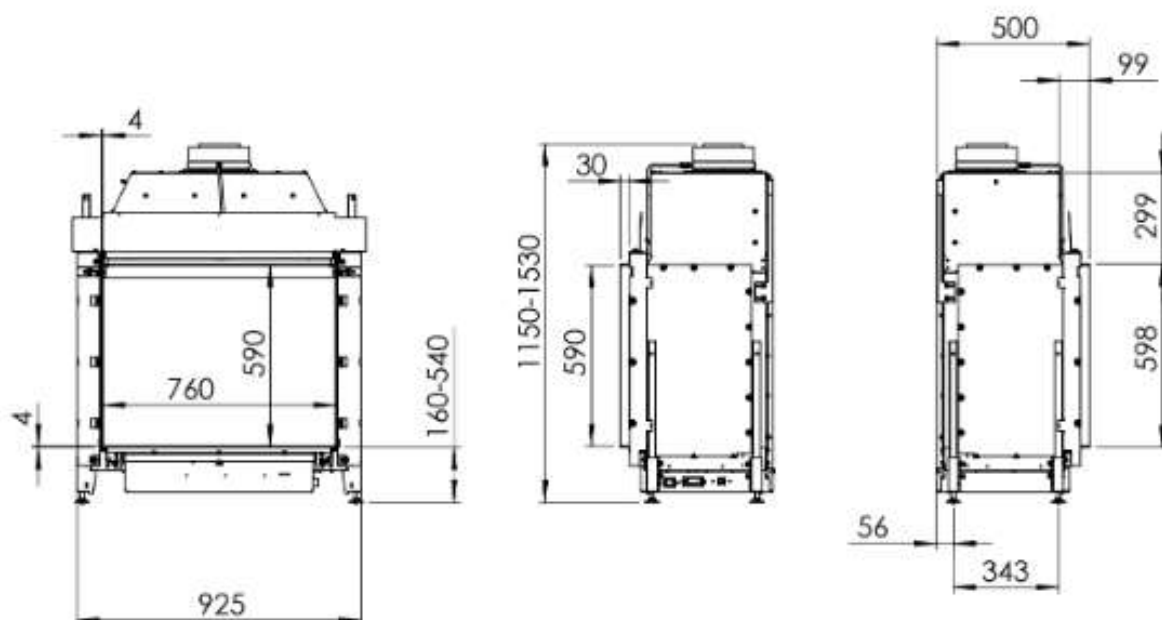

KALFIRE
FIREPLACES

Gi 075F

Kalfire	
4mm mounting trim A(mm)	768
8 mm mounting trim A(mm)	776

KALFIRE

FIREPLACES

Gi 075F

KALFIRE

FIREPLACES

Gi 075F

KALFIRE

FIREPLACES

Gi 075F
Mounting trim 3cm (4mm)

KALFIRE

FIREPLACES

Gi 075F
Mounting trim 7cm (8mm)

KALFIRE

FIREPLACES

Gi 075F
Mounting trim 10cm (8mm)