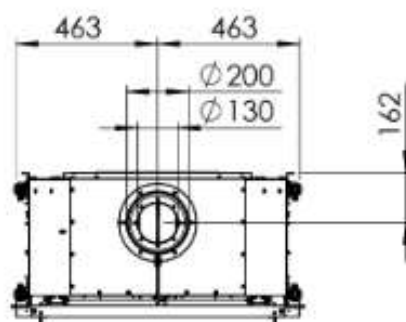

KALFIRE
FIREPLACES

Gi 075F

Kalfire	
4mm mounting trim A(mm)	768
8 mm mounting trim A(mm)	776

KALFIRE

FIREPLACES

Gi 075F

KALFIRE

FIREPLACES

Gi 075F

KALFIRE

FIREPLACES

Gi 075F
Mounting trim 3cm (4mm)

KALFIRE

FIREPLACES

Gi 075F
Mounting trim 7cm (8mm)

KALFIRE

FIREPLACES

Gi 075F
Mounting trim 10cm (8mm)