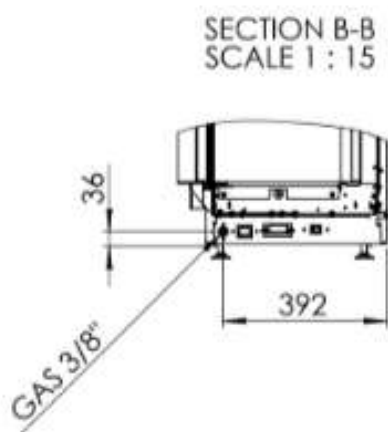

KALFIRE
FIREPLACES

Gi 075F

Kalfire	
4mm mounting trim A(mm)	768
8 mm mounting trim A(mm)	776

KALFIRE

FIREPLACES

Gi 075F

KALFIRE

FIREPLACES

Gi 075F

KALFIRE

FIREPLACES

Gi 075F
Mounting trim 3cm (4mm)

KALFIRE

FIREPLACES

Gi 075F
Mounting trim 7cm (8mm)

KALFIRE

FIREPLACES

Gi 075F
Mounting trim 10cm (8mm)