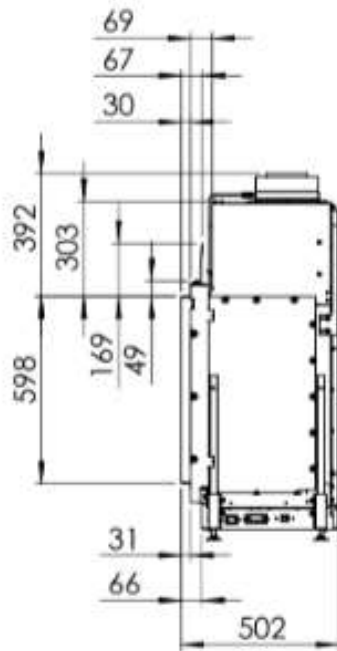

KALFIRE
FIREPLACES

Gi 075F

Kalfire	
4mm mounting trim A(mm)	768
8 mm mounting trim A(mm)	776

KALFIRE

FIREPLACES

Gi 075F

KALFIRE

FIREPLACES

Gi 075F

KALFIRE

FIREPLACES

Gi 075F
Mounting trim 3cm (4mm)

KALFIRE

FIREPLACES

Gi 075F
Mounting trim 7cm (8mm)

KALFIRE

FIREPLACES

Gi 075F
Mounting trim 10cm (8mm)