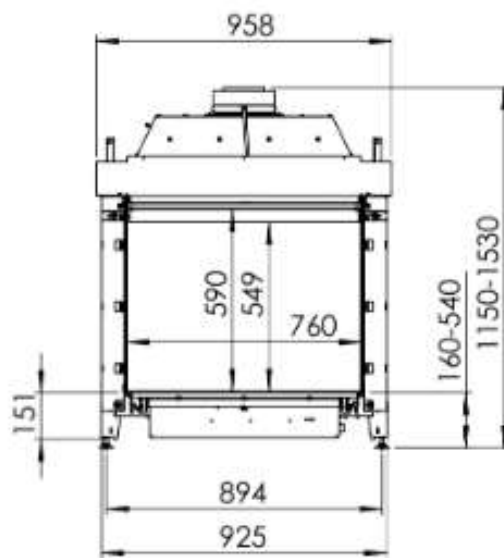

KALFIRE
FIREPLACES

Gi 075F

Kalfire	
4mm mounting trim A(mm)	768
8 mm mounting trim A(mm)	776

KALFIRE

FIREPLACES

Gi 075F

KALFIRE

FIREPLACES

Gi 075F

KALFIRE

FIREPLACES

Gi 075F
Mounting trim 3cm (4mm)

KALFIRE

FIREPLACES

Gi 075F
Mounting trim 7cm (8mm)

KALFIRE

FIREPLACES

Gi 075F
Mounting trim 10cm (8mm)