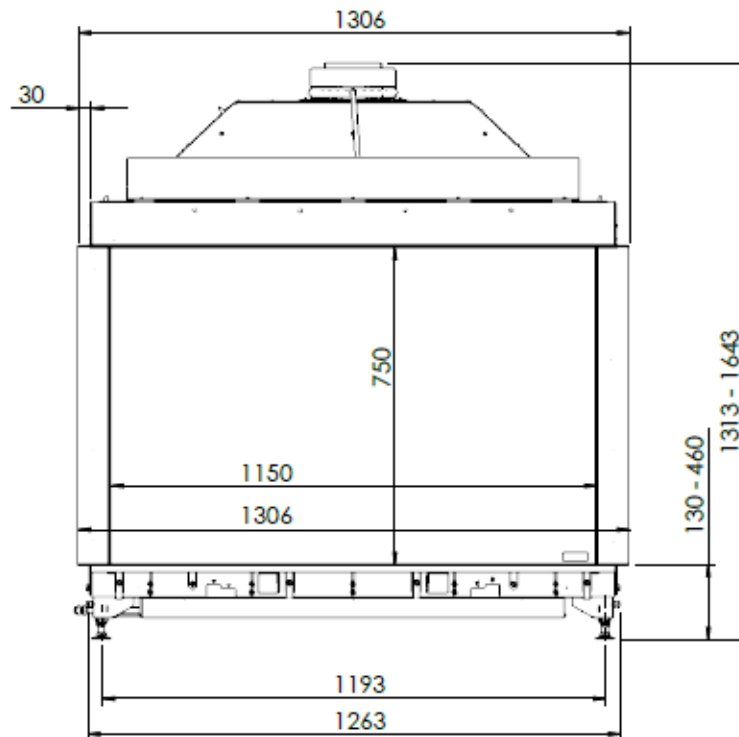

**HUIS&HAARD**

haarden & kachels

**KALFIRE**  
FIREPLACES

GP115-75S

All dimensions in mm. Modifications under reserve.

21-7-2016 sheet 1 / 3

© All rights reserved. This drawing is sole property of Kal-fire. No part of this drawing may be reproduced, or published, in any form or in any way without prior written permission from Kal-fire.

All dimensions in mm. Modifications under reserve.

21-7-2016 sheet 2 / 3

© All rights reserved. This drawing is sole property of Kal-fire. No part of this drawing may be reproduced, or published, in any form or in any way without prior written permission from Kal-fire.

All dimensions in mm. Modifications under reserve.

21-7-2016 sheet 3 / 3

© All rights reserved. This drawing is sole property of Kal-fire. No part of this drawing may be reproduced, or published, in any form or in any way without prior written permission from Kal-fire.