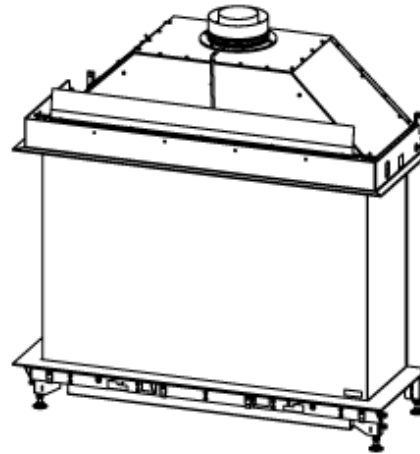

**HUIS&HAARD**

haarden & kachels

**KALFIRE**  
FIREPLACES

GP115-75S

All dimensions in mm. Modifications under reserve.

21-7-2016 sheet 1 / 3

© All rights reserved. This drawing is sole property of Kal-fire. No part of this drawing may be reproduced, or published, in any form or in any way without prior written permission from Kal-fire.