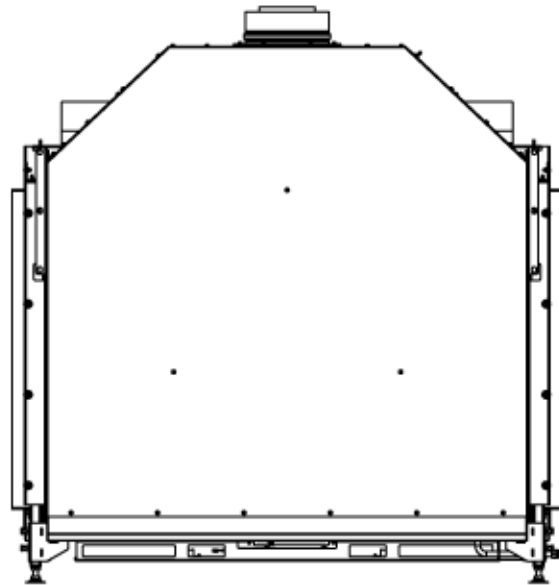

**HUIS&HAARD**

haarden & kachels

**KALFIRE**  
FIREPLACES

GP115-75S

All dimensions in mm. Modifications under reserve.

21-7-2016 sheet 1 / 3

© All rights reserved. This drawing is sole property of Kal-fire. No part of this drawing may be reproduced, or published, in any form or in any way without prior written permission from Kal-fire.

All dimensions in mm. Modifications under reserve.

21-7-2016 sheet 2 / 3

© All rights reserved. This drawing is sole property of Kal-fire. No part of this drawing may be reproduced, or published, in any form or in any way without prior written permission from Kal-fire.