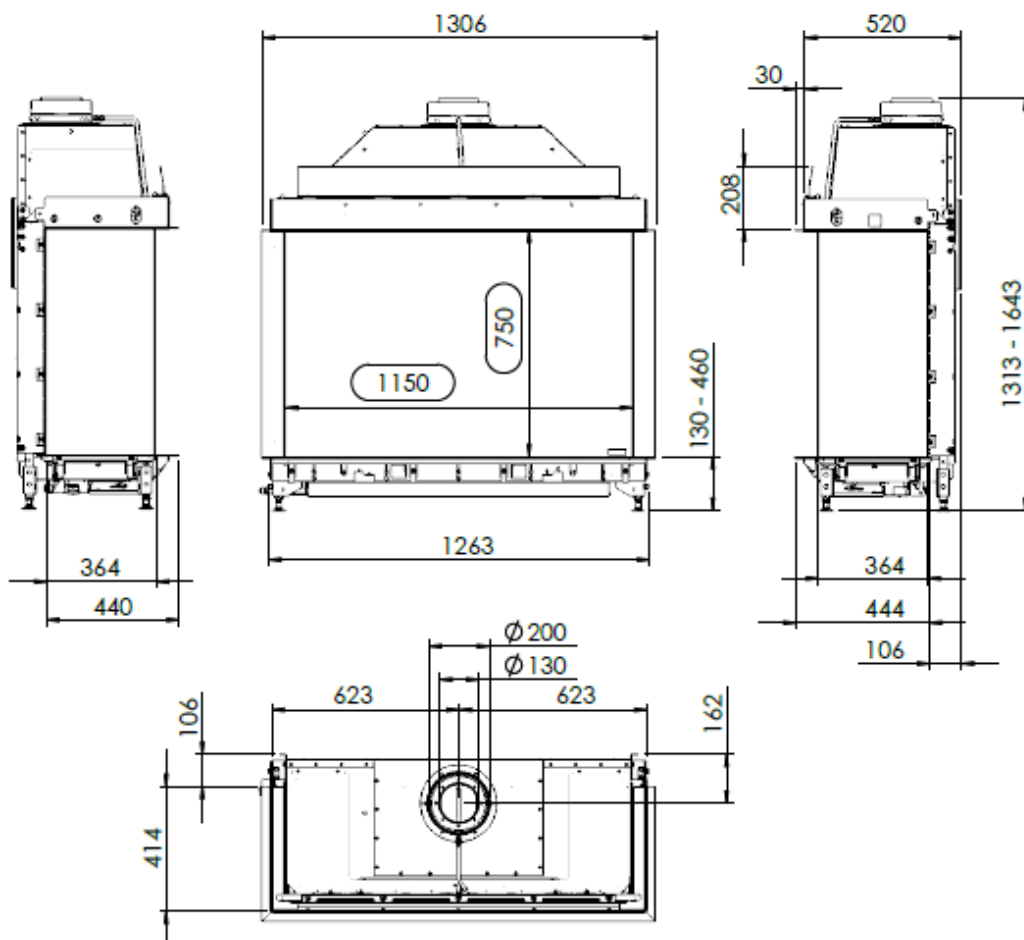

**HUIS&HAARD**

haarden & kachels

**KALFIRE**  
FIREPLACES

GP115-75S

All dimensions in mm. Modifications under reserve.

21-7-2016 sheet 1 / 3

© All rights reserved. This drawing is sole property of Kal-fire. No part of this drawing may be reproduced, or published, in any form or in any way without prior written permission from Kal-fire.

All dimensions in mm. Modifications under reserve.

21-7-2016 sheet 2 / 3

© All rights reserved. This drawing is sole property of Kal-fire. No part of this drawing may be reproduced, or published, in any form or in any way without prior written permission from Kal-fire.

All dimensions in mm. Modifications under reserve.

21-7-2016 sheet 3 / 3

© All rights reserved. This drawing is sole property of Kal-fire. No part of this drawing may be reproduced, or published, in any form or in any way without prior written permission from Kal-fire.