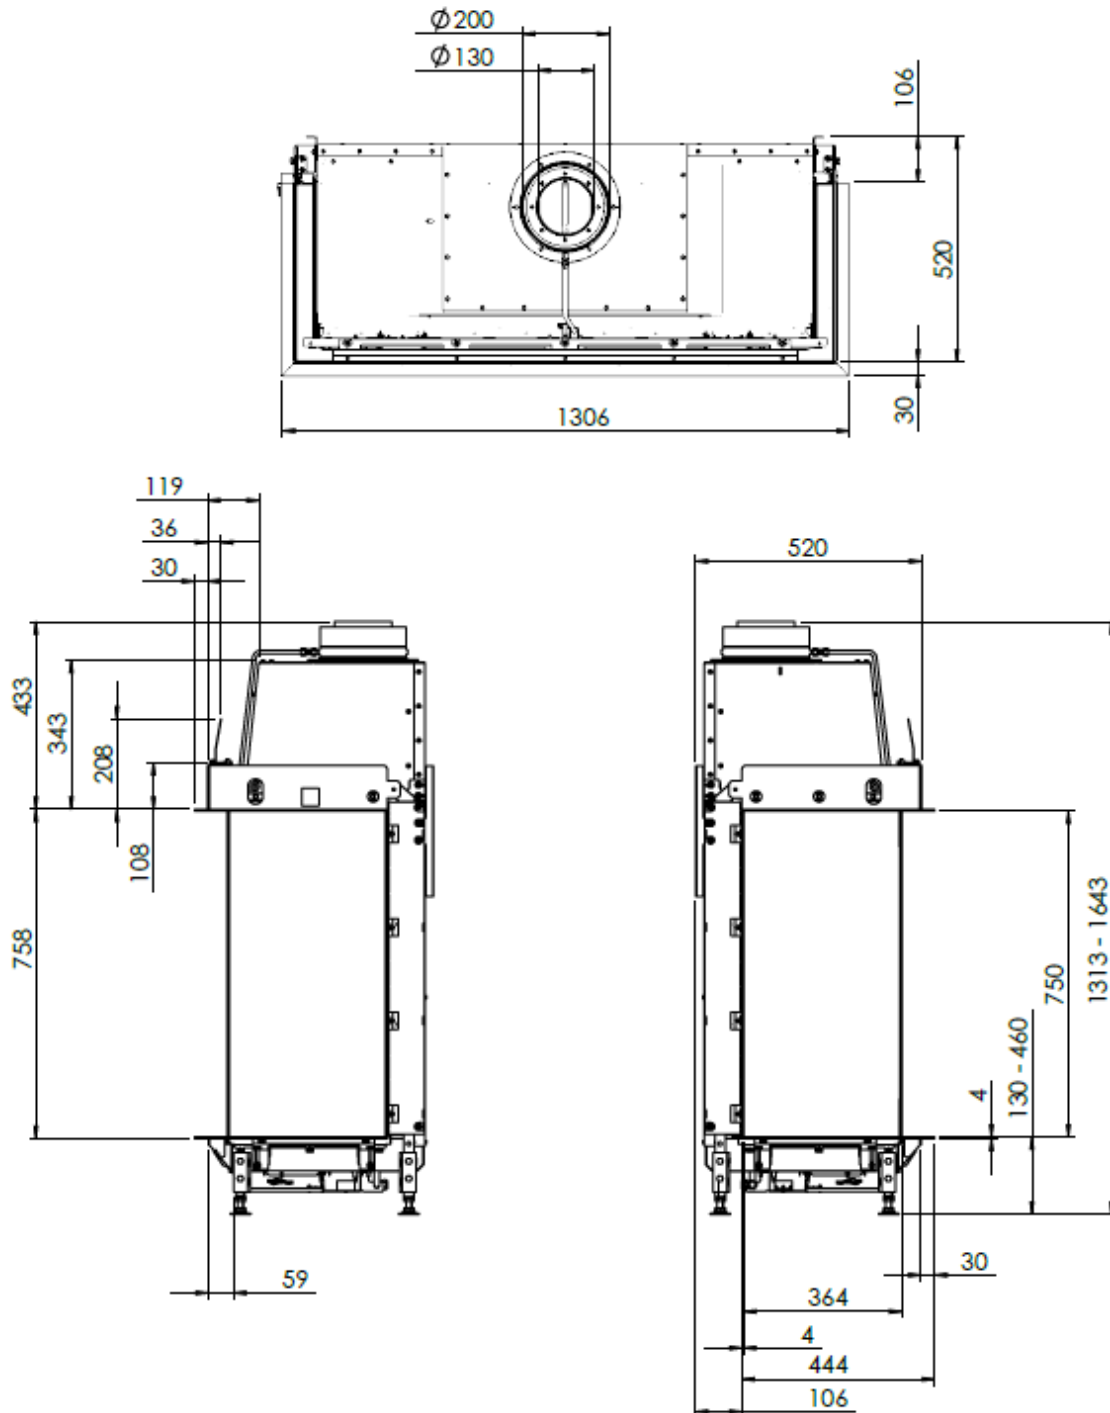

**HUIS&HAARD**

haarden & kachels

**KALFIRE**  
FIREPLACES

GP115-75S

All dimensions in mm. Modifications under reserve.

21-7-2016 sheet 1 / 3

© All rights reserved. This drawing is sole property of Kal-fire. No part of this drawing may be reproduced, or published, in any form or in any way without prior written permission from Kal-fire.

All dimensions in mm. Modifications under reserve.

21-7-2016 sheet 2 / 3

© All rights reserved. This drawing is sole property of Kal-fire. No part of this drawing may be reproduced, or published, in any form or in any way without prior written permission from Kal-fire.

All dimensions in mm. Modifications under reserve.

21-7-2016 sheet 3 / 3

© All rights reserved. This drawing is sole property of Kal-fire. No part of this drawing may be reproduced, or published, in any form or in any way without prior written permission from Kal-fire.