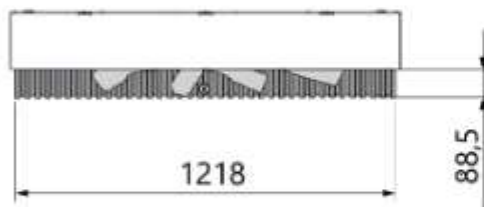

HUIS & HAARD

haarden & kachels

KALFIRE
FIREPLACES

E SERIES

Dimensional drawing
Kalfire E-55"

Front view

Side view

Top view

Rear view