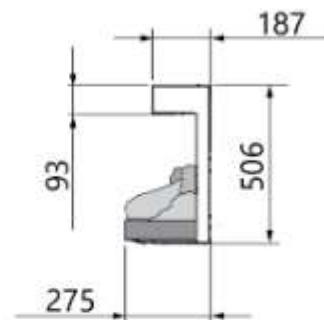

HUIS & HAARD

haarden & kachels

KALFIRE
FIREPLACES

E SERIES

Dimensional drawing
Kalfire E-55"

Front view

Side view

Top view

Rear view