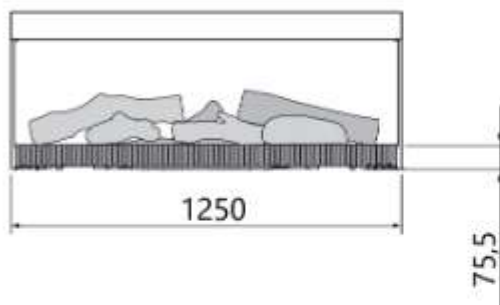

HUIS & HAARD

haarden & kachels

KALFIRE
FIREPLACES

E SERIES

Dimensional drawing
Kalfire E-55"

Front view

Side view

Top view

Rear view