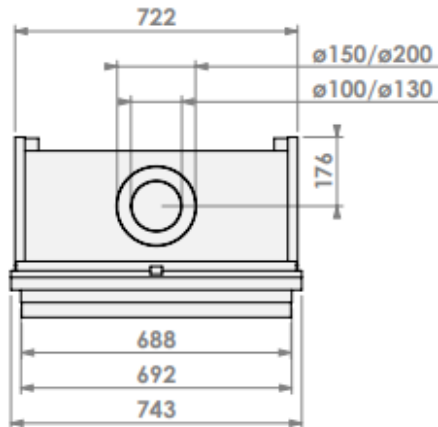

\* = optional extended adjustable legs max. + 350 mm

**belfires**  
 Barbas Bellfires B.V.  
 Hallenstraat 17  
 5531 AB Bladel  
 The Netherlands  
 www.barbasbellfires.com

Title		Topsham Large-3 hidden door convection casing	
Modifications reserved		Scale	1:15
		Unit	mm
		Version	0