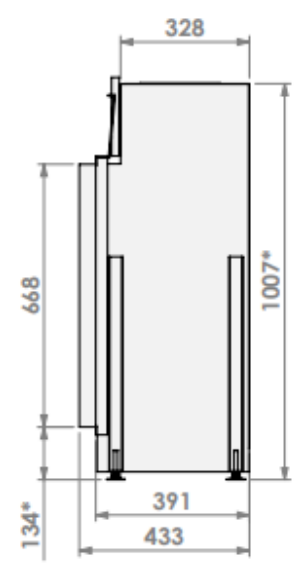

**belfires**

Barbas Belfires B.V.  
Hallenstraat 17  
5531 AB Bladel  
The Netherlands  
www.barbasbelfires.com

Topsham Large-3 floating frame convection casing

Modifications reserved

Scale: 1:15  
mm

Revision: 0

\* = optional extended adjustable legs max. + 350 mm

**belfires**  
 Barbas Bellfires B.V.  
 Hallenstraat 17  
 5531 AB Bladel  
 The Netherlands  
 www.barbasbellfires.com

Title		Topsham Large-3 hidden door convection casing	
Modifications reserved		Scale	1:15
		Unit	mm
		Version	0