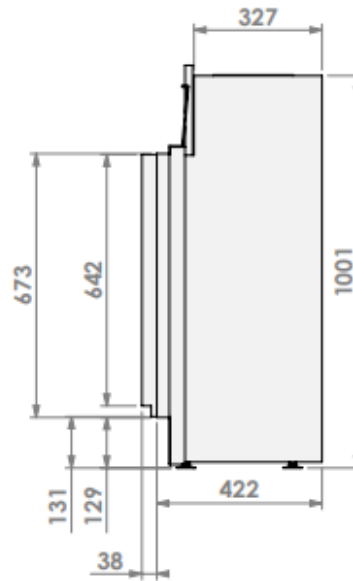

\* = optional extended adjustable legs max. + 350 mm

**belfires**  
 Barbas Bellfires B.V.  
 Hallenstraat 17  
 5531 AB Bladel  
 The Netherlands  
 www.barbasbellfires.com

Title		Topsham Large-3 hidden door convection casing	
Modifications reserved		Scale	1:15
		Unit	mm
		Version	0