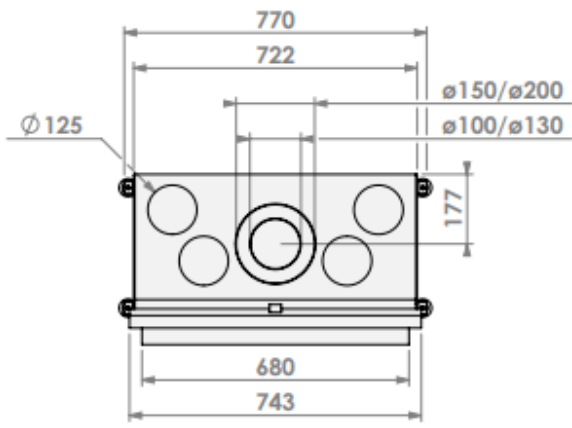

\* = optional extended adjustable legs max. + 350 mm

**belfires**  
 Barbas Bellfires B.V.  
 Hallenstraat 17  
 5531 AB Bladel  
 The Netherlands  
 www.barbasbellfires.com

Title		Topsham Large-3 hidden door convection casing	
Modifications reserved		Scale	1:15
		Unit	mm
		Version	0