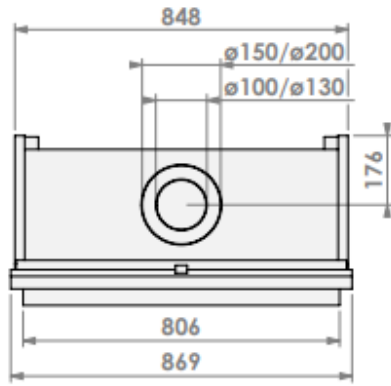

HUIS & HAARD

haarden & kachels

belfires

Barbas Belfires B.V.
Hallenstraat 17
5531 AB Bladel
The Netherlands
www.barbasbelfires.com

HBXS-3 hidden door

Modifications reserved

Scale: 1:15
Unit: mm

Page: 0