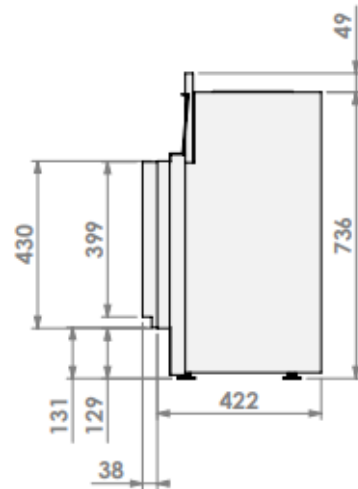

belfires
Barbas Bellfires B.V.
Hallenstraat 17
5531 AB Bladel
The Netherlands
www.barbasbellfires.com

HBXS-3 hidden door+ 7cm

Modifications reserved

Scale: 1:15
Unit: mm

Version: 0