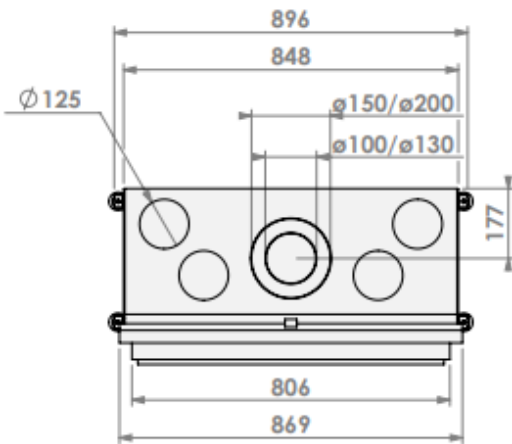

belfires

Barbas Belfires B.V.
 Hallenstraat 17
 5531 AB Bladel
 The Netherlands
 www.barbasbelfires.com

HBXS-3 floating frame

Modifications reserved

Scale: 1:15
 Unit: mm

Revision: 0

* = optional extended adjustable legs max. + 350 mm

belfires

Barbas Bellfires B.V.
Hallenstraat 17
5531 AB Biedel
The Netherlands
www.barbasbellfires.com

HBXS-3 floating frame convection casing

Modifications reserved

Scale: 1:15
Unit: mm

Version: 0

* = optional extended adjustable legs max. + 350 mm

Modifications reserved

Scale: 1:15
 Unit: mm

0