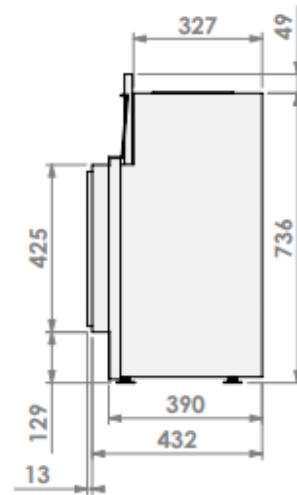

belfires

Barbas Belfires B.V.
 Hallenstraat 17
 5531 AB Bladel
 The Netherlands
 www.barbasbelfires.com

HBXS-3 floating frame

Modifications reserved

Scale: 1:15
 Unit: mm

Revision: 0

* = optional extended adjustable legs max. + 350 mm

Modifications reserved

Scale: 1:15
 Unit: mm

0