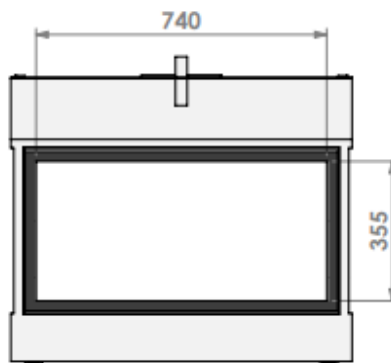

HUIS & HAARD

haarden & kachels

belfires

Barbas Belfires B.V.
Hallenstraat 17
5531 AB Bladel
The Netherlands
www.barbasbelfires.com

HBXS-3 hidden door

Modifications reserved

Scale: 1:15
Unit: mm

Page: 0