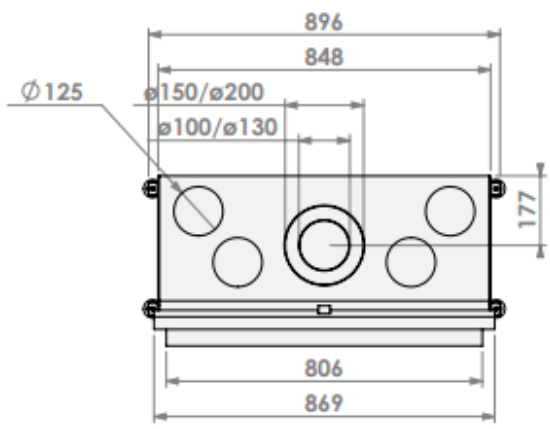

belfires

Barbas Bellfires B.V.
Hallenstraat 17
5531 AB Biedel
The Netherlands
www.barbasbellfires.com

HBXS-3 floating frame convection casing

Modifications reserved

Scale: 1:15
Unit: mm

Version: 0

* = optional extended adjustable legs max. + 350 mm

Modifications reserved

Scale: 1:15
 Unit: mm

0