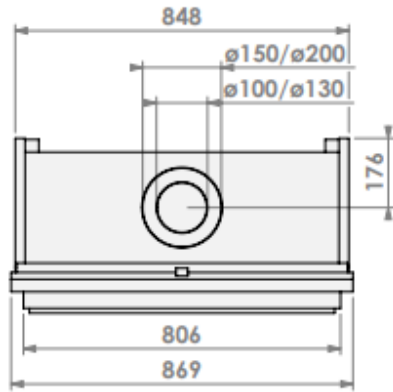

belfires

Barbas Belfires B.V.
 Hallenstraat 17
 5531 AB Bladel
 The Netherlands
 www.barbasbelfires.com

HBXS-3 floating frame

Modifications reserved

Scale: 1:15
 Unit: mm

Revision: 0

* = optional extended adjustable legs max. + 350 mm

Modifications reserved

Scale: 1:15
 Unit: mm

0