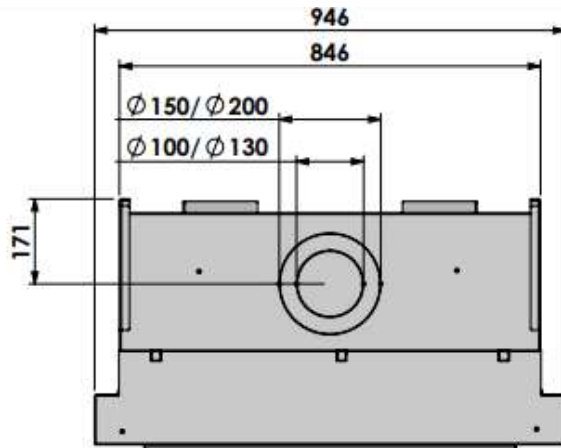

HUIS & HAARD

haarden & kachels

bellfires.

Barbas Bellfires B.V.
Hallenstraat 17
5531 AB Bladel
The Netherlands
www.barbasbellfires.com

Classic Bell Small 3

Modifications reserved

1:12
mm