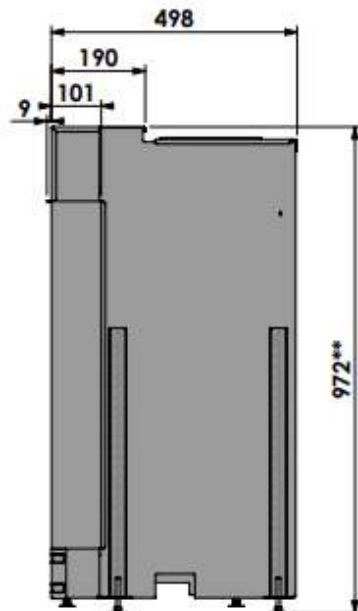

- Optional 50mm extra stone texture exposure
- ** Optional extended adjustable legs + max. 350mm

bellfires.

Barbas Bellfires B.V.
Hallenstraat 17
5531 AB Eladel
The Netherlands
www.barbasbellfires.com

Classic Bell Small 3 + Convection casing

Modifications reserved

1:12
mm