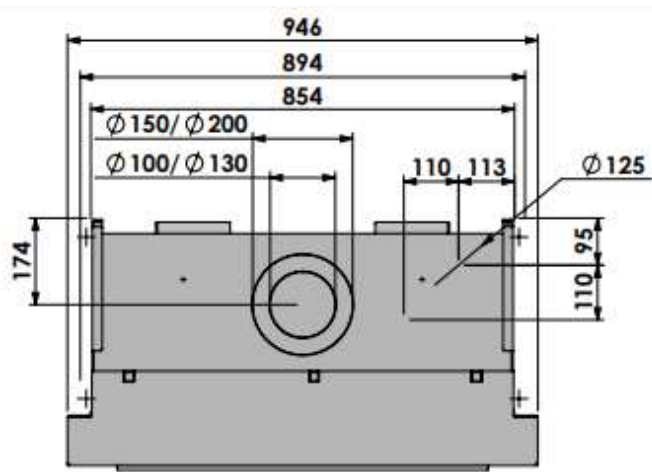

bellfires.

Barbas Bellfires B.V.
Hallenstraat 17
5531 AB Eladel
The Netherlands
www.barbasbellfires.com

Classic Bell Small 3 + Convection casing

Modifications reserved

1:12
mm

- * Optional 50mm extra stone texture exposure
- ** Optional extended adjustable legs + max. 350mm