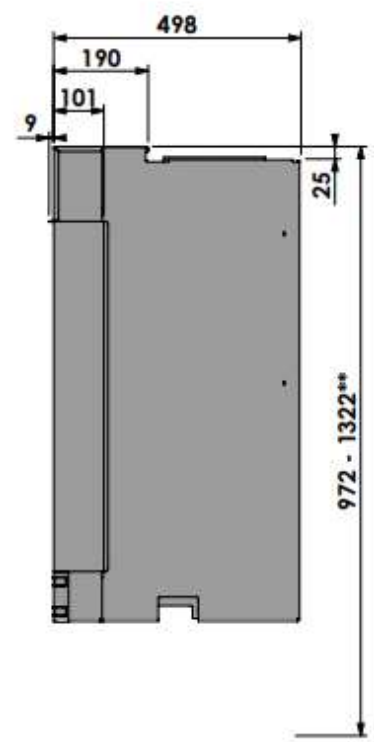

bellfires.

Barbas Bellfires B.V.
Hallenstraat 17
5531 AB Eladel
The Netherlands
www.barbasbellfires.com

Classic Bell Small 3 + Convection casing

Modifications reserved

1:12
mm

- * Optional 50mm extra stone texture exposure
- ** Optional extended adjustable legs + max. 350mm