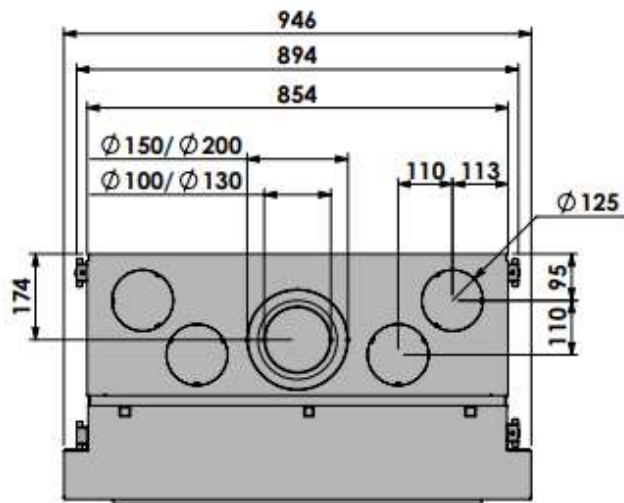

- Optional 50mm extra stone texture exposure
- ** Optional extended adjustable legs + max. 350mm

bellfires.

Barbas Bellfires B.V.
Hallenstraat 17
5531 AB Eladel
The Netherlands
www.barbasbellfires.com

Classic Bell Small 3 + Convection casing

Modifications reserved

1:12
mm