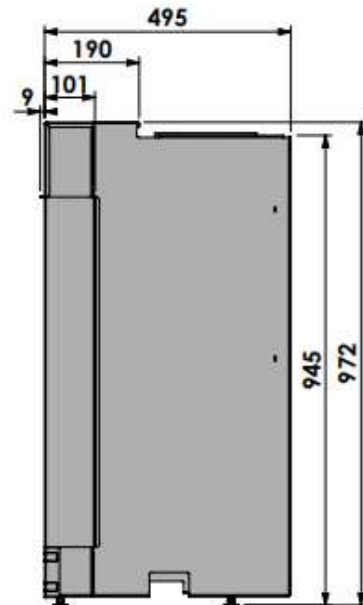

HUIS & HAARD

haarden & kachels

bellfires.

Barbas Bellfires B.V.
Hallenstraat 17
5531 AB Bladel
The Netherlands
www.barbasbellfires.com

Classic Bell Small 3

Modifications reserved

1:12
mm