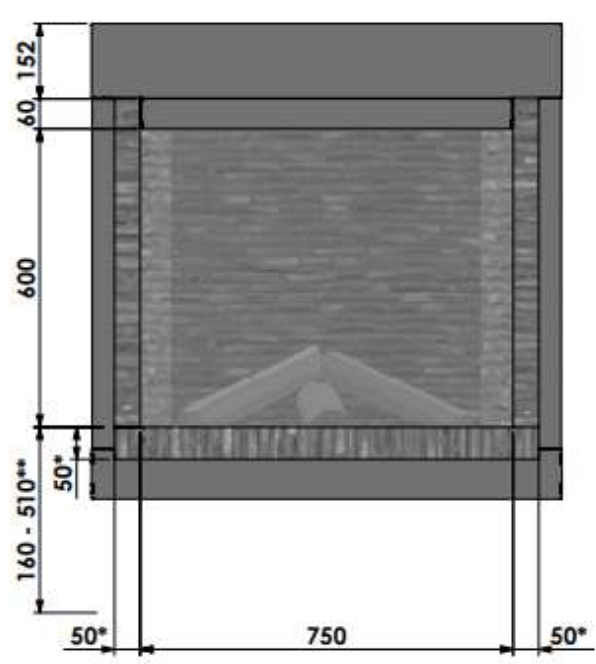

bellfires.

Barbas Bellfires B.V.
Hallenstraat 17
5531 AB Eladel
The Netherlands
www.barbasbellfires.com

Classic Bell Small 3 + Convection casing

Modifications reserved

1:12
mm

- * Optional 50mm extra stone texture exposure
- ** Optional extended adjustable legs + max. 350mm