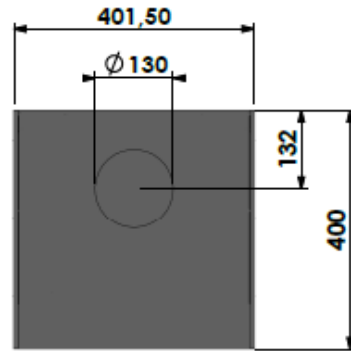

HUIS & HAARD

haarden & kachels

met houtopslagmodule
with log store
avec socle bûcher
mit Holzfach

* = optional flue gas outlet $\varnothing$ 130 mm
** = optional air inlet $\varnothing$ 80 mm

barbas

Barbas Bellfire B.V.
Hellenstraat 17
5531 AB Blisdonk
The Netherlands
www.barbasbellfire.com

BOX 40

Modifications reserved

Scale: 1:10
Unit: mm

Version: 0