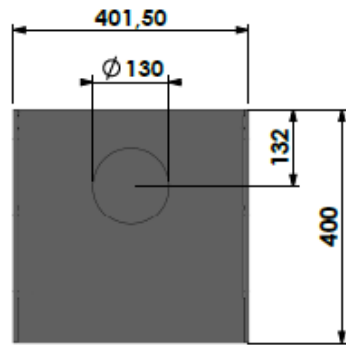

BOX 40

Modifications reserved

Scale: 1:10
Unit: mm

Version: 0

* = optional flue gas outlet $\varnothing 130$ mm
 ** = optional air inlet $\varnothing 80$ mm

barbas

Babas Bellfires B.V.
 Hallenstraat 17
 5531 AB Bladel
 The Netherlands
 www.babasbellfires.com

Model **BOX 40**

Modifications reserved

Scale: 1:10
 Unit: mm

Version: 0